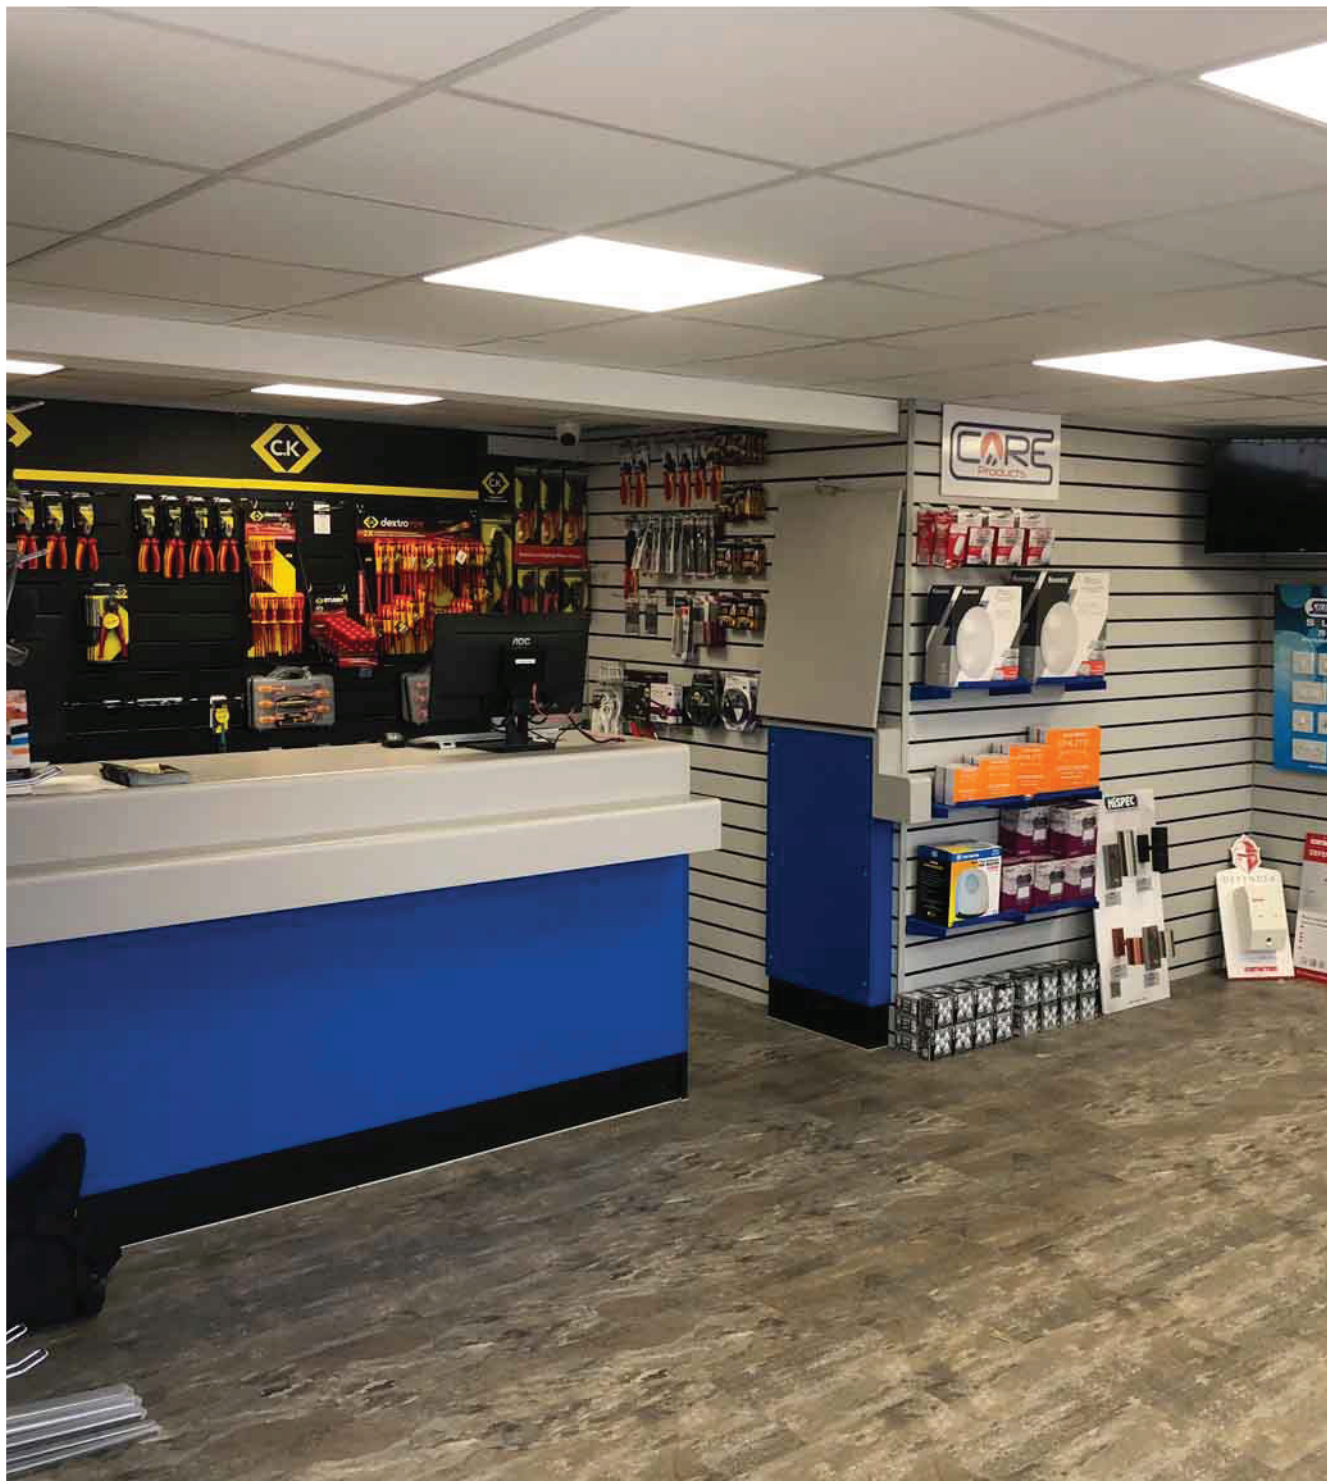

Customer Comment

Alert and aci have been working together now for over 4 years and we have forged a great working partnership.

We knew instantly who to go for our branch fit outs and we have been very happy with the results.

From the guys in the office to the skilled and courteous fitters, aci have never let us down and have exceeded our expectations.

0845 241 6722 | www.aci.uk.net | sales@aci.uk.net

© Copyright Advanced Commercial Interiors Limited (aci™)