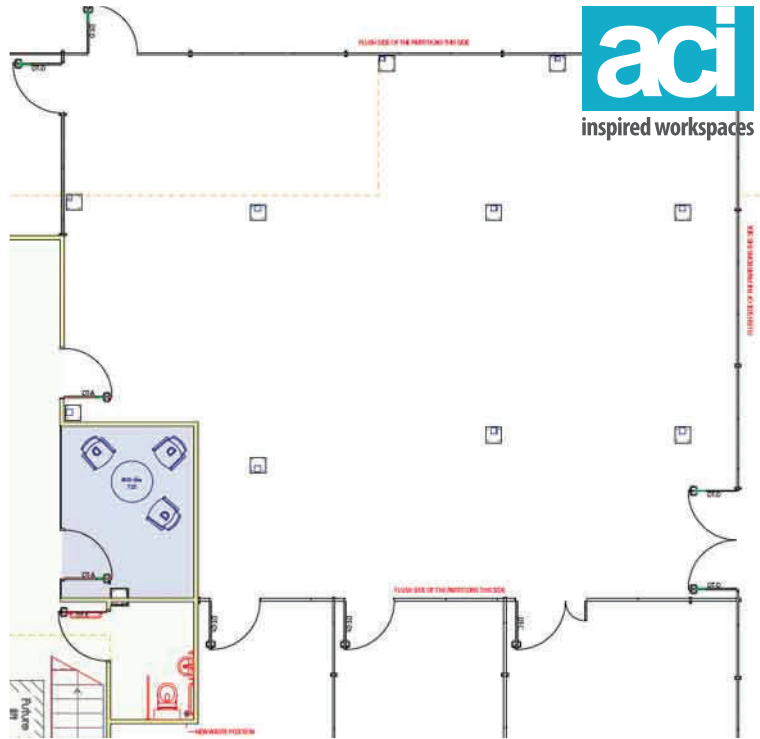

Our Promise To You

From our inception in 2009, we have grown to become one of the UK's leading office design and fit out companies.

Our staff, from the ground up, are focused on creating some of the most inspiring working environments that the UK has seen, paying close attention to the quality of service and finish that we provide.

We firmly believe that this is the reason some of the UK's leading brands have chosen us to carry out their office design and fit out works.

For more information about us and how we can help you, visit our website.

0845 241 6722 | www.aci.uk.net | sales@aci.uk.net

© Copyright Advanced Commercial Interiors Limited (aci™)